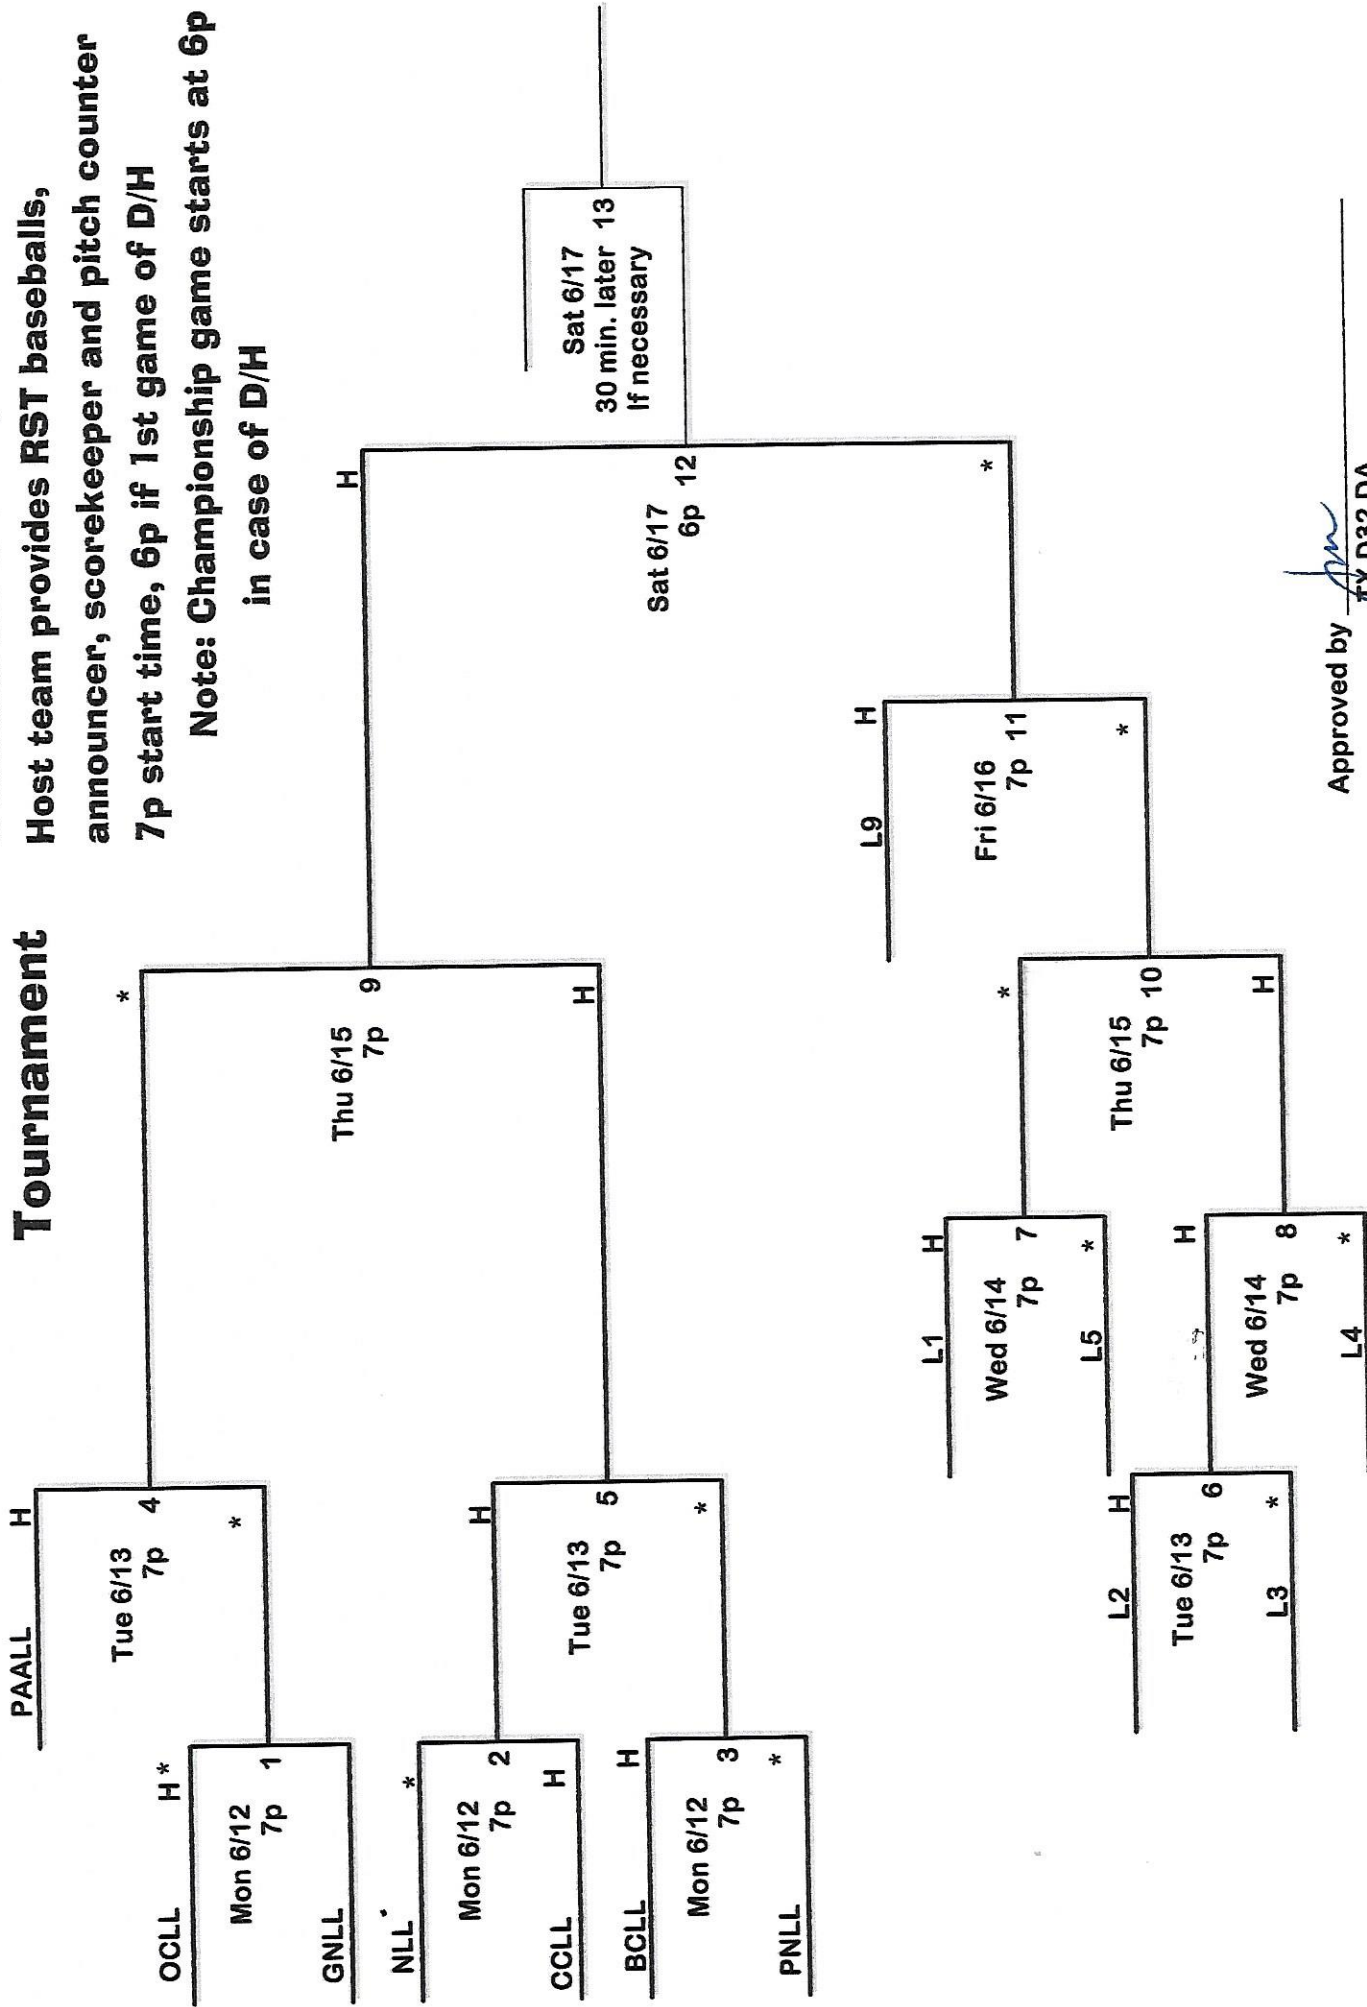

2017 D32

10 yr. old

Tournament

Home dugout 3rd base except in HFLL

H denotes Home team, * denotes Host team

Host team provides RST baseballs,

announcer, scorekeeper and pitch counter

7p start time, 6p if 1st game of D/H

Note: Championship game starts at 6p
in case of D/H

Approved by [Signature]
TX D32 DA